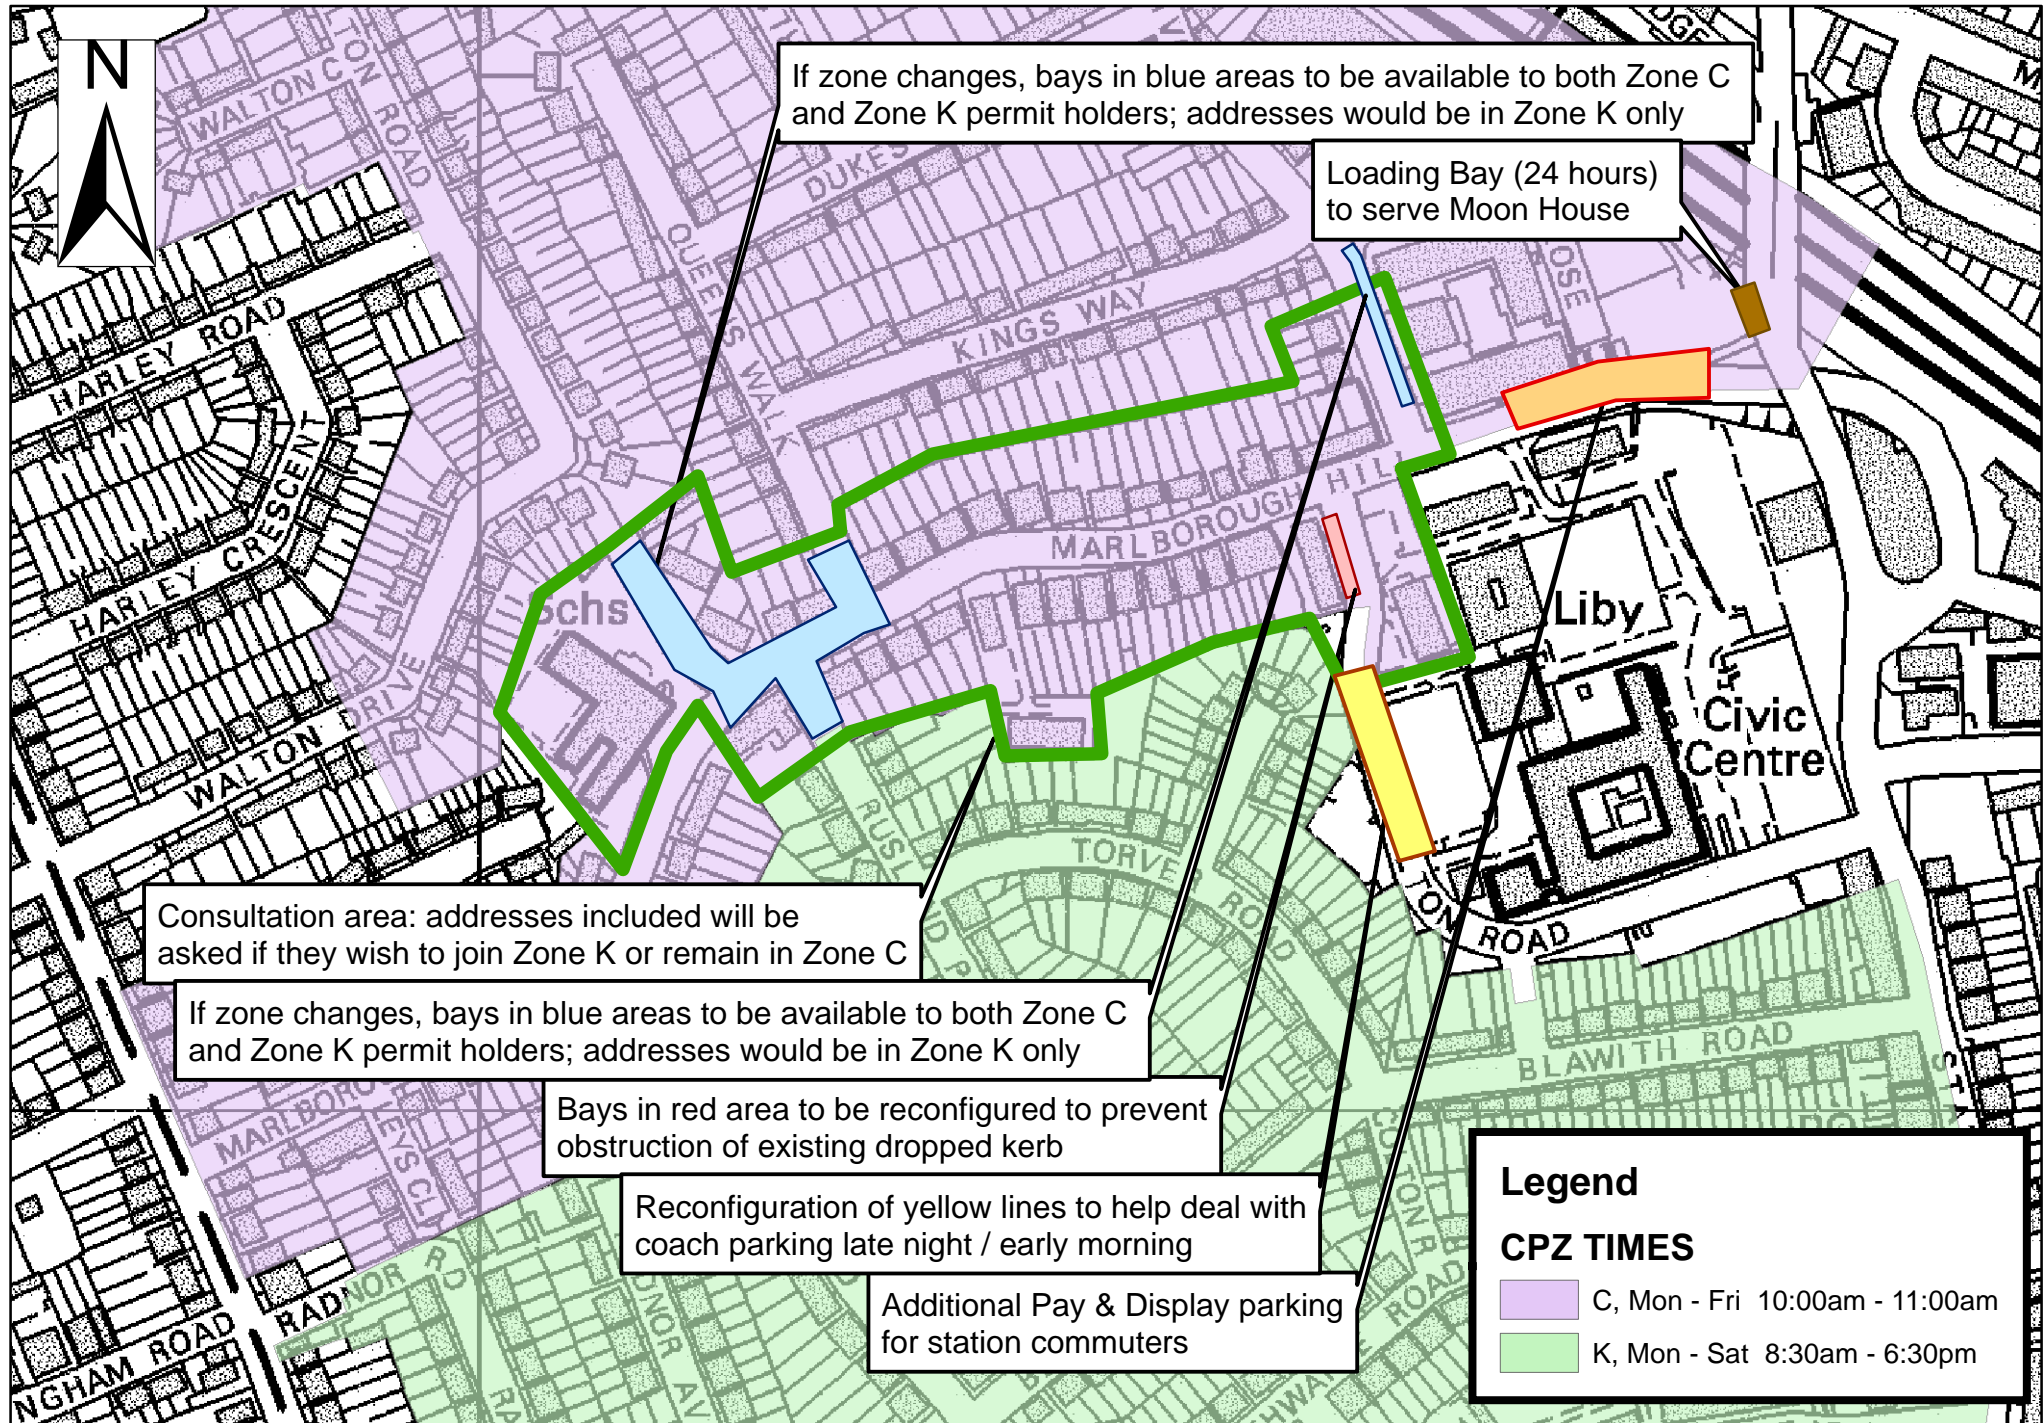

# APPENDIX C: Marlborough Hill - parking consultation area

This map is reproduced from Ordnance Survey material with the permission of Ordnance Survey on behalf of the controller of Her Majesty's Stationery Office. Crown Copyright. Unauthorised reproduction infringes Crown Copyright and may lead to prosecutions or civil proceedings. London Borough of Harrow LA.100019206. 2007.

If zone changes, bays in blue areas to be available to both Zone C and Zone K permit holders; addresses would be in Zone K only

Loading Bay (24 hours) to serve Moon House

Consultation area: addresses included will be asked if they wish to join Zone K or remain in Zone C

If zone changes, bays in blue areas to be available to both Zone C and Zone K permit holders; addresses would be in Zone K only

Bays in red area to be reconfigured to prevent obstruction of existing dropped kerb

Reconfiguration of yellow lines to help deal with coach parking late night / early morning

Additional Pay & Display parking for station commuters

**Legend**

**CPZ TIMES**

- C, Mon - Fri 10:00am - 11:00am
- K, Mon - Sat 8:30am - 6:30pm